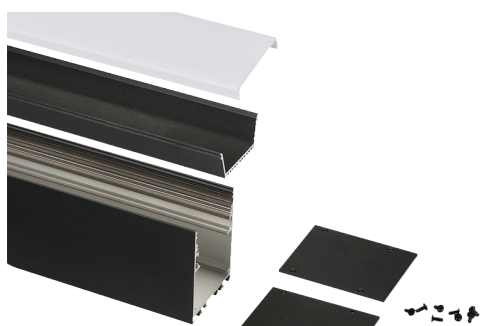

Enhanced connectivity

Connect your LED strip lights to the new 5-in-1 Controller for voice-activated Google Assistant and Amazon Alexa integration.

Luna Lithium Lighting

Slim wireless profiles. Detachable and rechargeable lithium battery with magnetic connection. Motion and night sensor detects movement and ambient light for energy-efficient activation.

Item No.	Light	Size
612.8L07.152.501	Cool White	520mm

5-in-1 Controller Box

Compatible with Google Assistant and Amazon Alexa voice control. Works with all existing LED strips, control panels and sensor switches. Compatible with both DC 12V and 24V products. 2.4GHz wireless connectivity.

Item No.	Range	Size
612.8S07.101.004	30m	125mm

Pendant Lighting Profile

Profile can be wall mounted or suspended from ceiling for over-bench applications. Profile lengths can be connected three ways - straight, internal 90°, external 90° - to build intricate lighting designs. Aluminium profile fits three strip lights for enhanced brightness.

New 24V LED Strip Lights

5mm 2835 LED strip offers a narrow width to suit very slim profiles and cuttable in 50mm increments.

8mm COB LED strip features innovative high density chip on board LEDs for a non-dotted light panel effect, cuttable in 11.36mm increments.