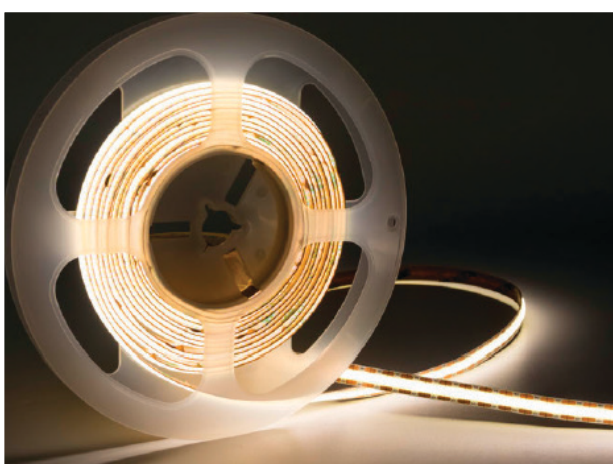

Create intricate lighting designs

Our latest lighting products merge form, function and style to deliver flexible solutions to modern lighting design. Plug and play for no-fuss installation.

Enhanced connectivity

Connect your LED strip lights to the new 5-in-1 Controller for voice-activated Google Assistant and Amazon Alexa integration.