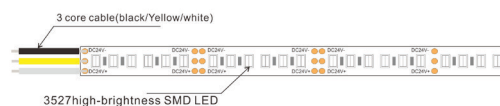

Section

Warm White

Cool White

DIY

All DIY components are supplied separately and are recommended for strip light only options (no profile). Available in a 5 meter roll & includes a tail soldered on each end.

Item Number

DIY-3527-WW/CW

Description

5m roll of 3527-WW/CW

MTM-3527-WW/CW

Cut to size 3527-WW/CW

Note: Travels from approx. 3000k to approx. 6000k
Compatible with Tuneable Colour Temperature Remote Panel →
See page 4.

To order MB Profiles, please add '-MB' to the end of MTM codes.

For further information on ordering → See page 1.

Diode Size	3.5mm x 2.7mm
Diodes (per/m)	120
Voltage	24V DC
Energy (watts)	19.2 per/m
Width	10mm
Projection	3mm
Viewing Angle	120°
Dimmable	Yes
Colour Temperature Changeable	Yes
Lumens (per/m)	840 + 960
Transformer 24V	Max. 4.5m
Cuttible Increments	Every 50mm
IP Rating	IP 20