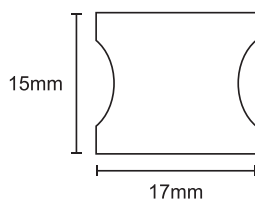

DIY

Do It Yourself (DIY)

Choose your required LED components. All DIY components are supplied separately.

Matt Black Corner Profile

Length	Height	Width
2m	18mm	18mm

Note: Please refer to page 1 for coding matrix.

Matt Black Slimline Profile

- Recess depth: 6mm
- Recess width: 17.5mm

Length	Height	Width
2m	8mm	24mm

Note: Please refer to page 1 for coding matrix.

Matt Black Micro Profile

Length	Height	Width
2m	8mm	17.5mm

Note: Please refer to page 1 for coding matrix.

Matt Black Square Fusion Profile

Length	Height	Width
2m	15mm	17mm

Note: Please refer to page 1 for coding matrix.

Tuneable Strip Lights

- Plug & Play installation
- Adjust colour temperature to suit different rooms and moods
- One product for a variety of applications