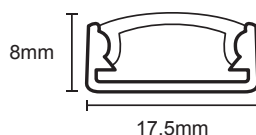

DIY

Do It Yourself (DIY)

Choose your required LED components. All DIY components are supplied separately.

Matt Black Corner Profile

Length	Height	Width
2m	18mm	18mm

Note: Please refer to page 1 for coding matrix.

Matt Black Slimline Profile

- Recess depth: 6mm
- Recess width: 17.5mm

Length	Height	Width
2m	8mm	24mm

Note: Please refer to page 1 for coding matrix.

Matt Black Micro Profile

Length	Height	Width
2m	8mm	17.5mm

Note: Please refer to page 1 for coding matrix.

Matt Black Square Fusion Profile

Length	Height	Width
2m	15mm	17mm

Note: Please refer to page 1 for coding matrix.

Tuneable Strip Lights

- Plug & Play installation
- Adjust colour temperature to suit different rooms and moods
- One product for a variety of applications